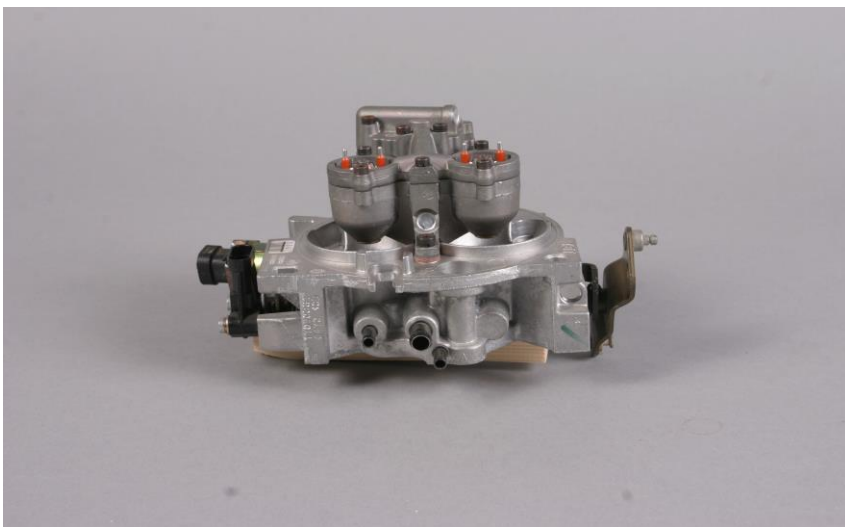

CENTER PLUG

13567112	\$	25.00
13567113	\$	25.00
13567211	\$	25.00

2005-2007 FORD SUPERDUTY

7C2Z2C219DA	\$60
6C2Z-2C219-DA	\$60
7C24-2C346-DA	\$60
4C24-2C346-ER	\$60
15397709D	\$60
2011-12 F250/350	
B	

2011-2012 FORD F250/350/450/550

BC3Z-2C219-H	\$30
BC34-2C405-CH	\$30
BC34-2C405-CJ	\$30
1693026	\$30

2003-2007 ISUZU NPR

TK-ISZ2-12	\$35
TK-ISZ2-12	\$35
TK-ISZ2-12	\$35
TK-ISZ2-12	\$35
TK-ISZ2-12	\$35
TK-ISZ2-12	\$35

9350311	\$20
9355401	\$20
9376714	\$20
16191741	\$20
16220641	\$20
16251031	\$20
16254330	\$20
16255721	\$20
25676211	\$20

FORD BLACK PLUG RWAL

IDENTIFIED BY LETTERS ON END CAP

AA	\$15
BA	\$7
CA	\$15
DA	\$10

DOUBLE INJECTOR THROTTLE BODY INJECT

\$25 FOR REBUILDABLE UNITS EXCEPT LISTED BELOW

\$10 2.8L WITH 1.5" THROTTLE PLATE
\$10 FOR DAMAGED OR MISSING PARTS (NO BURNOUTS)