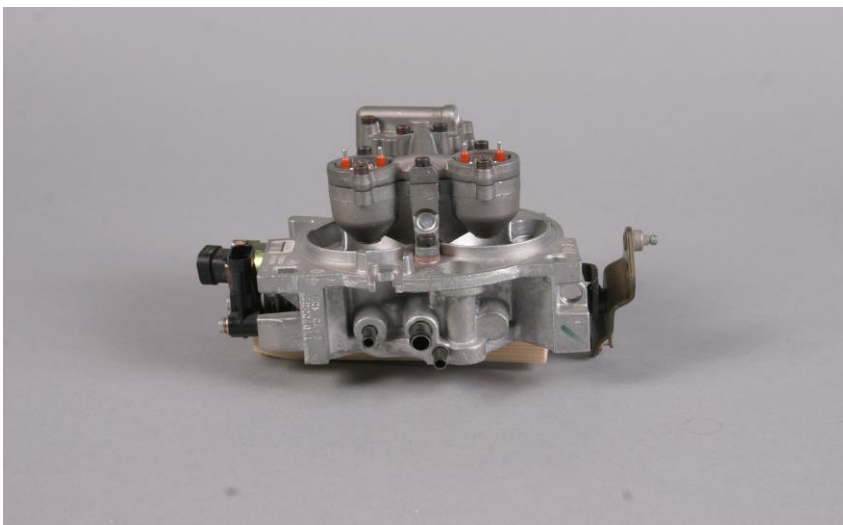

CENTER PLUG

13567112	\$	25.00
13567113	\$	25.00
13567211	\$	25.00

2005-2007 FORD SUPERDUTY

7C2Z2C219DA	\$60
6C2Z-2C219-DA	\$60
7C24-2C346-DA	\$60
4C24-2C346-ER	\$60
15397709D	\$60
2011-12 F250/350	
B	

2011-2012 FORD F250/350/450/550

BC3Z-2C219-H	\$30
BC34-2C405-CH	\$30
BC34-2C405-CJ	\$30
1693026	\$30

2003-2007 ISUZU NPR

TK-ISZ2-12	\$35
TK-ISZ2-12	\$35
TK-ISZ2-12	\$35
TK-ISZ2-12	\$35
TK-ISZ2-12	\$35
TK-ISZ2-12	\$35

9350311	\$20
9355401	\$20
9376714	\$20
16191741	\$20
16220641	\$20
16251031	\$20
16254330	\$20
16255721	\$20
25676211	\$20

FORD BLACK PLUG RWAL

IDENTIFIED BY LETTERS ON END CAP

AA	\$15
BA	\$7
CA	\$15
DA	\$10

DOUBLE INJECTOR THROTTLE BODY INJECT

\$25 FOR REBUILDABLE UNITS EXCEPT LISTED BELOW

\$10 2.8L WITH 1.5" THROTTLE PLATE
\$10 FOR DAMAGED OR MISSING PARTS (NO BURNOUTS)